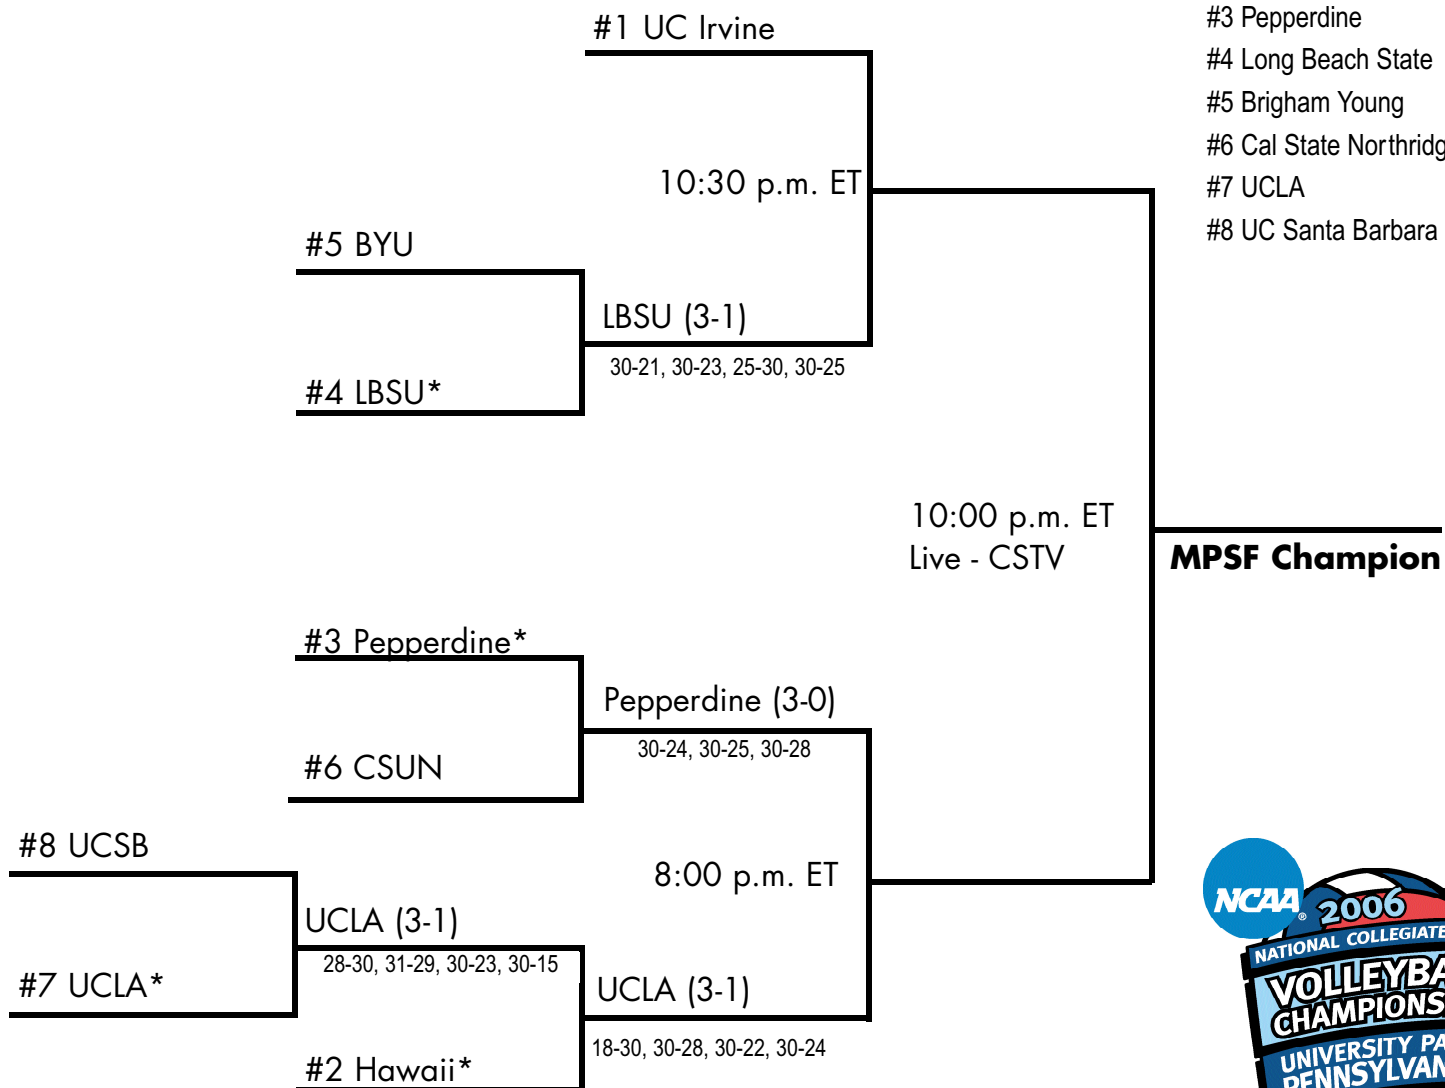

# MPSF Conference Championship Bracket

Play-In Match  
April 19

Quarterfinals  
April 22

Semifinals  
April 27

Final  
April 29

at UC Irvine

## Championship Seedings

	Overall	Conference
#1 UC Irvine	27-3	20-2
#2 Hawaii	23-5	19-3
#3 Pepperdine	17-7	15-7
#4 Long Beach State	22-9	14-8
#5 Brigham Young	18-9	14-8
#6 Cal State Northridge	18-11	13-9
#7 UCLA	22-12	12-10
#8 UC Santa Barbara	13-16	9-13

The winner of the MPSF Championship will advance to the NCAA Championship, to be held May 4 & 6 at Penn State, along with the EIVA Champion, the MIVA Champion and an at-large team determined by the NCAA Men's Volleyball Committee.